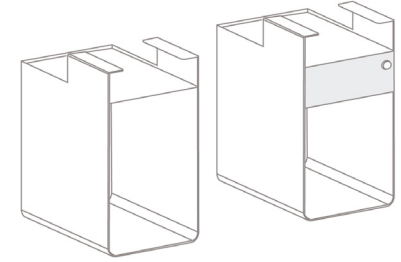

## OVERHEADS

Low / High Shelf Squared

	24	30	36	42	48
	•	•	•	•	•

Flipper Door Unit

	24	30	36	42	48
Painted	•	•	•	•	•
Metal					

## SUSPENDED PERSONAL STORAGE

	18 x 10"
Open	•
With Drawer and lock (metal fronts)	•