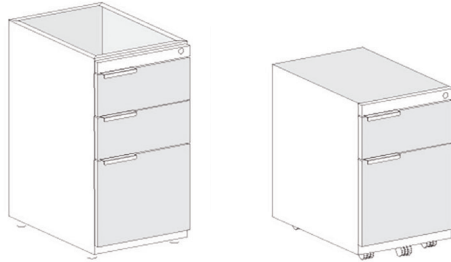

## OVERHEADS

Low / High Shelf Squared

	24	30	36	42	48
	•	•	•	•	•

Flipper Door Unit

	24	30	36	42	48
Painted	•	•	•	•	•
Metal					

## SUSPENDED PERSONAL STORAGE

	18 x 10"
Open	•
With Drawer and lock (metal fronts)	•