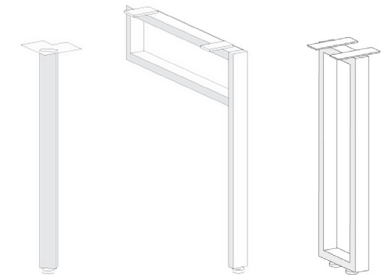

SUPPORTS

	2	8	24
Single Squared Base	•		
P Base Squared		•	
Open Square		•