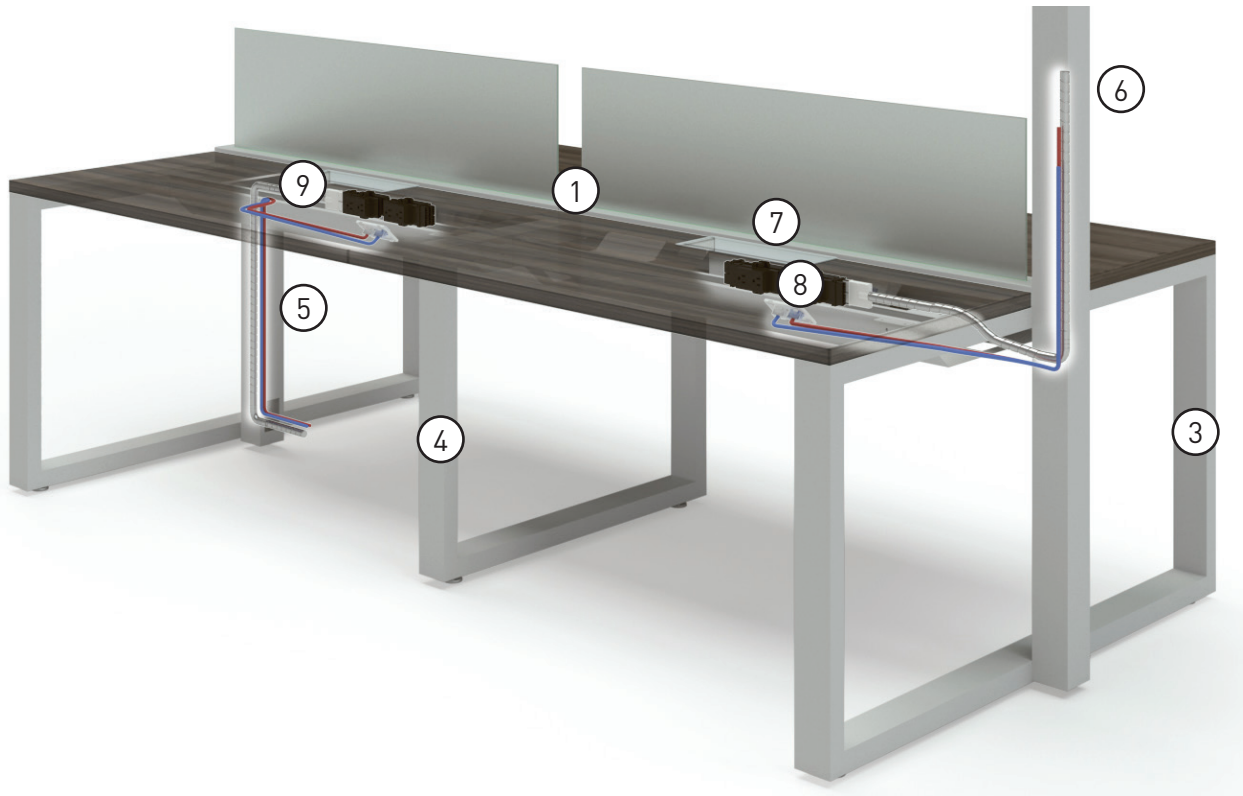

INNOVATION IN
WORKING ENVIRONMENTS

Kios®

Kios®

Benching System

Kios offers a design with great flexibility to adapt highly functional and independent workstations. This line allows a direct interaction where a continuous collaboration is required.

Its clean structure facilitates freedom of movement thanks to its open bases. These qualities are highlighted with a tray system below the worksurface to hide and distribute power and data wiring.

Its multi-functional beam allows the placement of dividing screens for more privacy. Also, complementary items such as strategically located cabinets and shelves can be added.

Kios can be customized according to your corporate or brand identity allowing you to bring your personal touch.

Tray for Technology Services

Shared Double Shelf

Personal Suspended Storage with Drawer

- ① Multifunctional beam. Attaches to support components such as storage cabinets and privacy screens.
- ② Tray. For routing power cables and accommodate double sided power harnesses and voice and data jacks.
- ③ End support. Structural support that attaches to either end of single or double sided station. Includes glides for leveling.
- ④ Mid end support. Structural support that attaches between two single or double sided stations. Includes glides for leveling.
- ⑤ Floor power entry pole. Power and data cables are routed from the floor to the end of a cable tray. Can be connected on any workstation. Includes glides for leveling.

- ⑥ Ceiling power entry pole. Power and data cables are routed from the ceiling to the end of cable tray. This pole can only be connected at either end of a group of workstations.
- ⑦ Worksurface access door. Allows easy access to power and data underneath the worksurface.
- ⑧ Power harness. 8 wire 4 circuit power harness accommodates 2 duplex receptacles per side per each worksurface access door.
- ⑨ Jack housing. Allows two jacks for voice and data per housing. Two locations available per each worksurface access door.