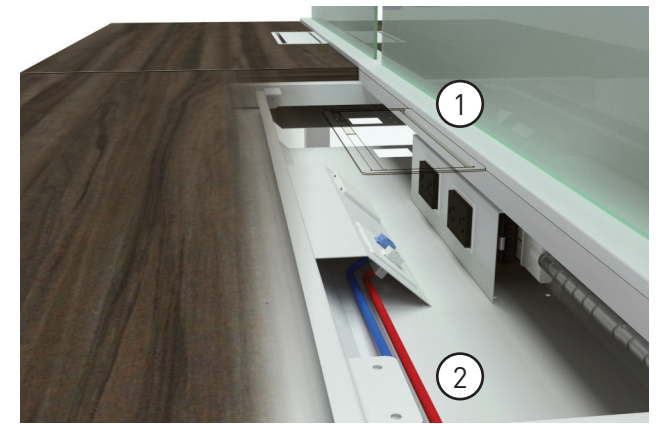

INNOVATION IN
WORKING ENVIRONMENTS

Kios®

Kios®

Benching System

Kios offers a design with great flexibility to adapt highly functional and independent workstations. This line allows a direct interaction where a continuous collaboration is required.

Its clean structure facilitates freedom of movement thanks to its open bases. These qualities are highlighted with a tray system below the worksurface to hide and distribute power and data wiring.

Its multi-functional beam allows the placement of dividing screens for more privacy. Also, complementary items such as strategically located cabinets and shelves can be added.

Kios can be customized according to your corporate or brand identity allowing you to bring your personal touch.

Tray for Technology Services

Shared Double Shelf

Personal Suspended Storage with Drawer

- ① Multifunctional beam. Attaches to support components such as storage cabinets and privacy screens.
- ② Tray. For routing power cables and accommodate double sided power harnesses and voice and data jacks.
- ③ End support. Structural support that attaches to either end of single or double sided station. Includes glides for leveling.
- ④ Mid end support. Structural support that attaches between two single or double sided stations. Includes glides for leveling.
- ⑤ Floor power entry pole. Power and data cables are routed from the floor to the end of a cable tray. Can be connected on any workstation. Includes glides for leveling.

- ⑥ Ceiling power entry pole. Power and data cables are routed from the ceiling to the end of cable tray. This pole can only be connected at either end of a group of workstations.
- ⑦ Worksurface access door. Allows easy access to power and data underneath the worksurface.
- ⑧ Power harness. 8 wire 4 circuit power harness accommodates 2 duplex receptacles per side per each worksurface access door.
- ⑨ Jack housing. Allows two jacks for voice and data per housing. Two locations available per each worksurface access door.